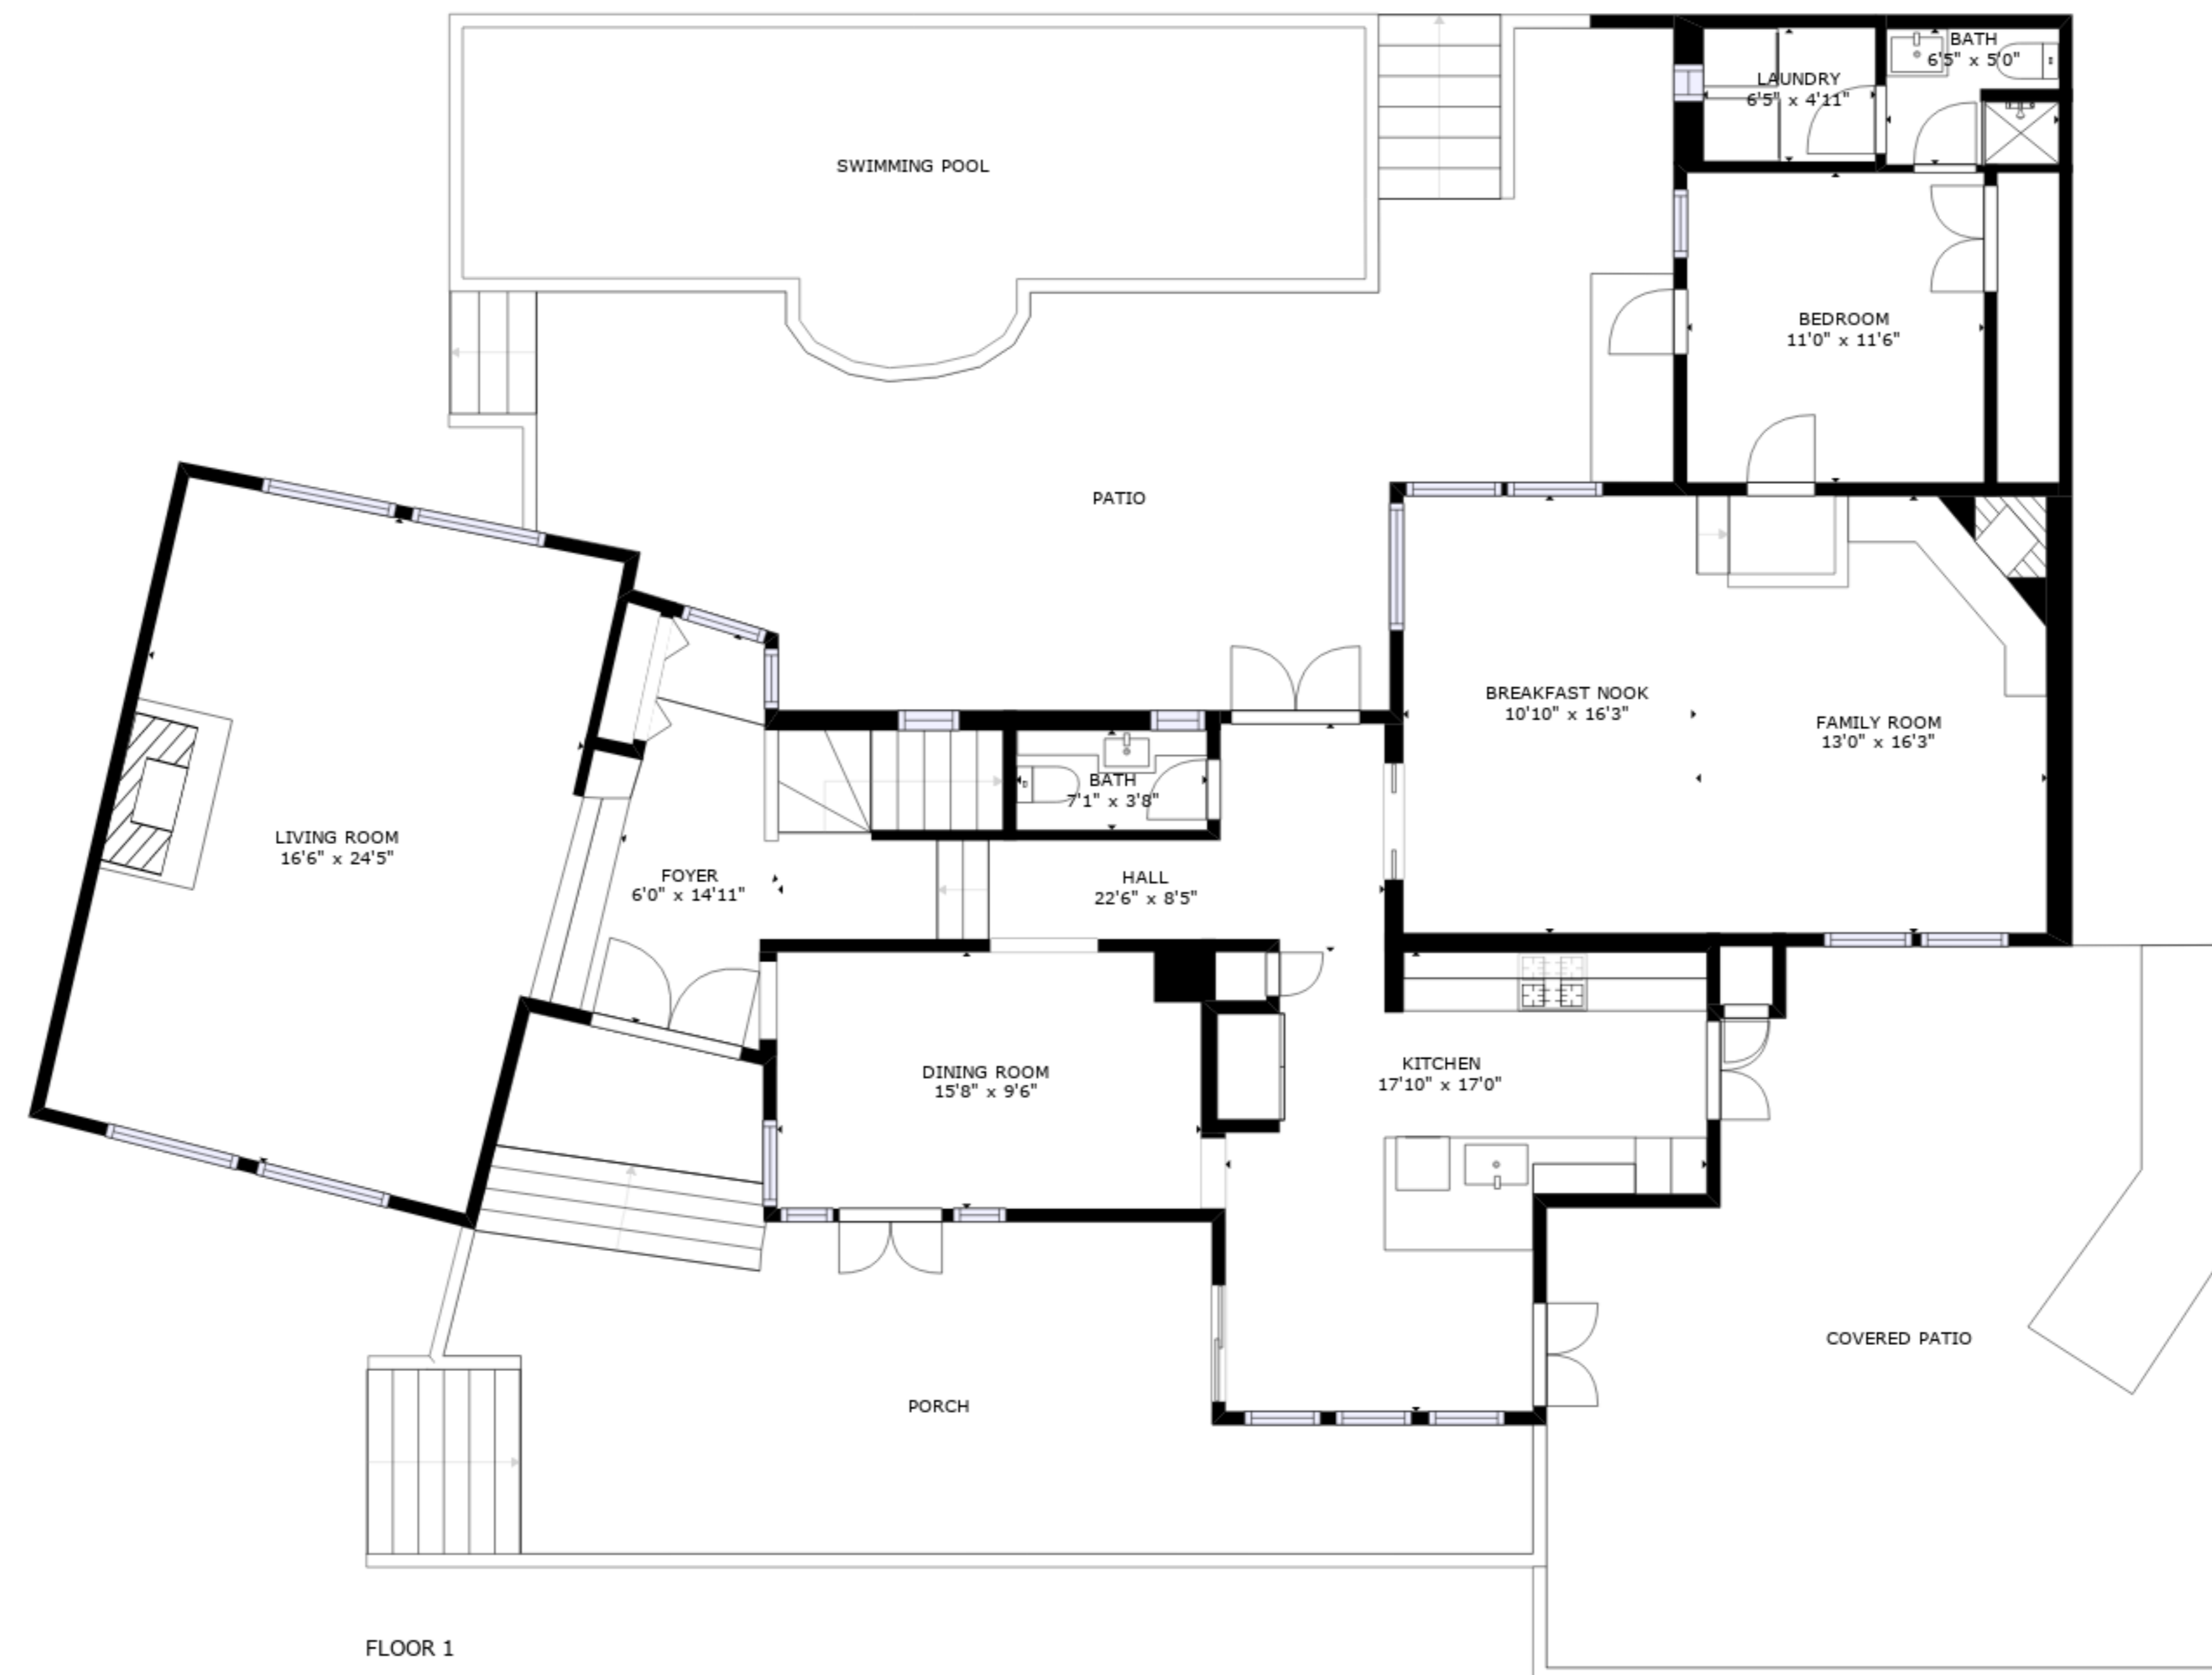

FLOOR 2

FLOOR 1

GROSS INTERNAL AREA
 FLOOR 1: 1755 sq. ft, FLOOR 2: 1031 sq. ft
 EXCLUDED AREAS: , PATIO: 1222 sq. ft
 PORCH: 450 sq. ft, BALCONY: 189 sq. ft
 TOTAL: 2786 sq. ft

SIZES AND DIMENSIONS ARE APPROXIMATE, ACTUAL MAY VARY.